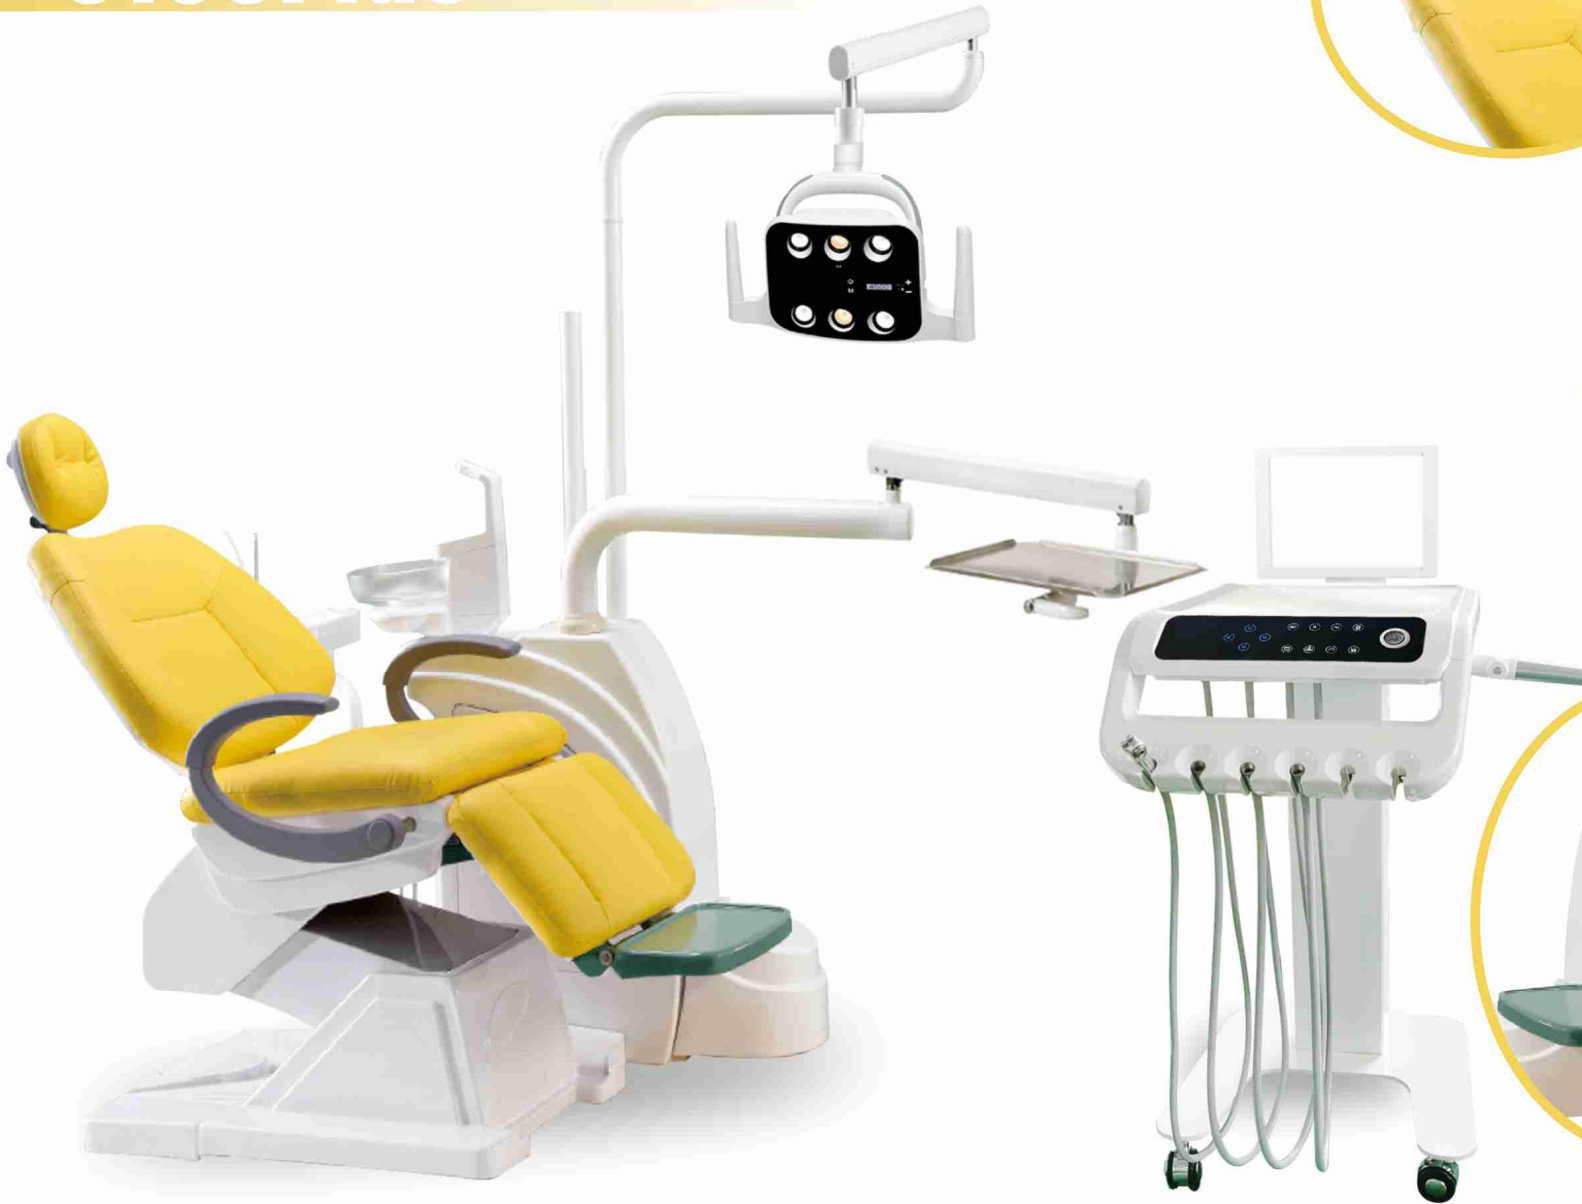

S105Plus

Micro Fiber
Soft Leather