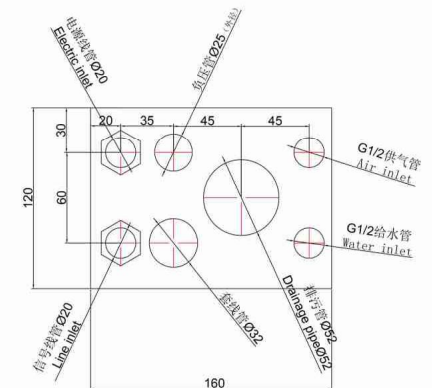

Structural Reference