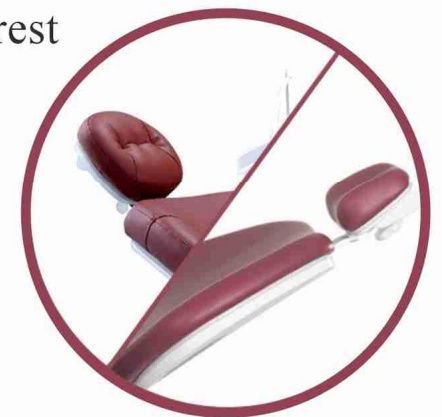

Soft Leather/PU Leather