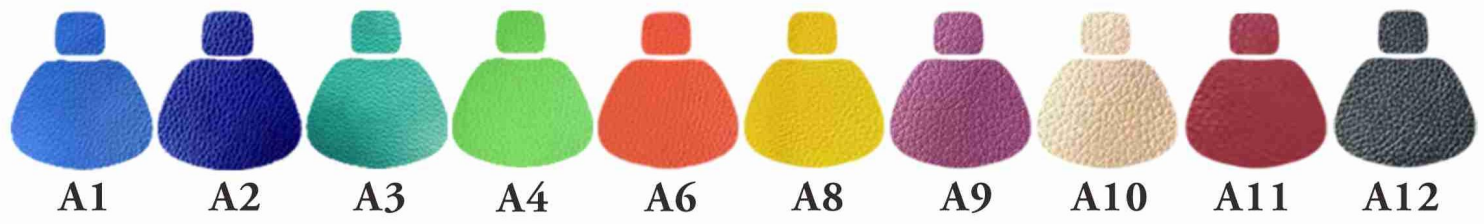

Color Card

Soft Leather