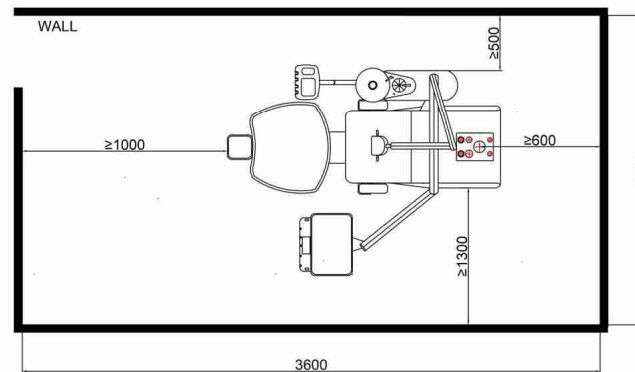

Structural Reference